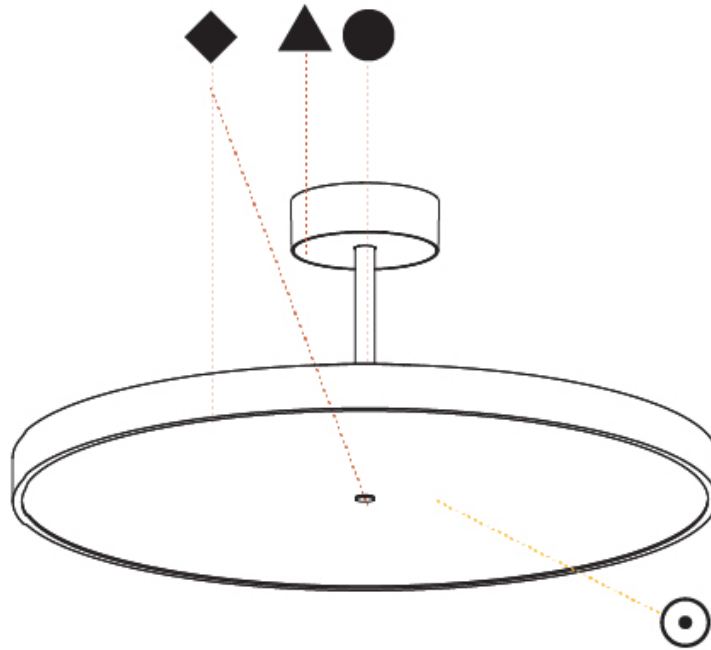

SIGN DIVA TUBE SUSPENSION

A300023-

PROJECT	_____
TYPE	_____
SPECIFIER	_____
QUANTITY	_____
DATE	_____

A